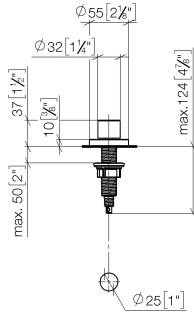

Strainer waste with control handle - Dark Chrome

ELIO

10 710 970

- control for single basin
- including adapter for Bowden cable

Fits ELIO, ENO, MEM, META SQUARE, SYNC, TARA and TARA ULTRA

Fits: ELIO, MEM, TARA, TARA ULTRA, META SQUARE

10 710 970

mm [inches]

10 710 970

Parts for other finishes can be found here: [Chrome](#)